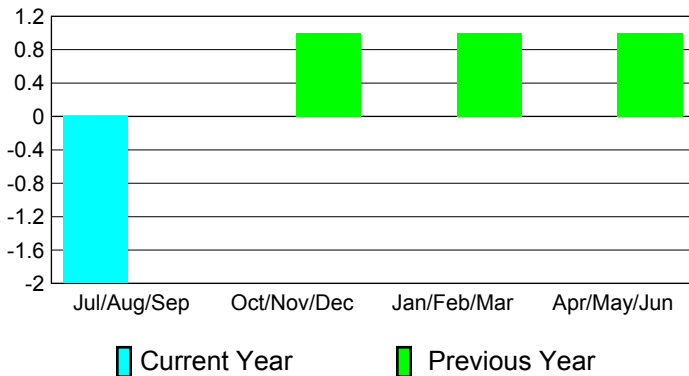

2010-2011 GMT Reports for District (or Undistricted) District 336 A

GMT: Junichi Takata

Location: JAPAN

GMT CA: 5

CLUBS

Club Results
2010-2011

Clubs
2009-2010

Month	New Club Goal	Actual New Clubs	Actual Dropped Clubs	Gain/Loss of Clubs	Gain/Loss of Clubs
Jul/Aug/Sep	0	0	-2	-2	0
Oct/Nov/Dec	1	0	0	0	1
Jan/Feb/Mar	1	0	0	0	1
Apr/May/June	0	0	0	0	1
Totals	2	0	-2	-2	3

Club Results 2010-2011

Goal, New, Dropped, Gain/Loss

Comparison of Club Gain/Loss

Current Year Compared to the Previous Year

YTD Status Quo Clubs 2010-2011

Status Quo Clubs Compared to Status Quo Members

MEMBERSHIP