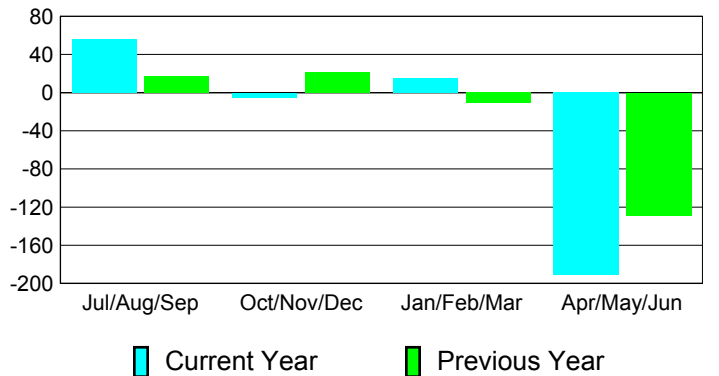

Membership Results
2010-2011

Membership
2009-2010

Month	Net Memb Goal	Actual New Memb	Actual Dropped Memb	Gain/Loss of Memb	Gain/Loss of Memb
Jul/Aug/Sep	75	205	-149	56	17
Oct/Nov/Dec	65	104	-109	-5	21
Jan/Feb/Mar	65	107	-92	15	-11
Apr/May/June	-60	101	-292	-191	-129
Totals	145	517	-642	-125	-102

Membership Results 2010-2011

Goal, New, Dropped, Gain/Loss

Comparison of Membership Gain/Loss

Current Year Compared to the Previous Year

Gender Comparison 2010-2011

Jul/Aug/Sep

Oct/Nov/Dec

Jan/Feb/Mar

Apr/May/June

Male

Female