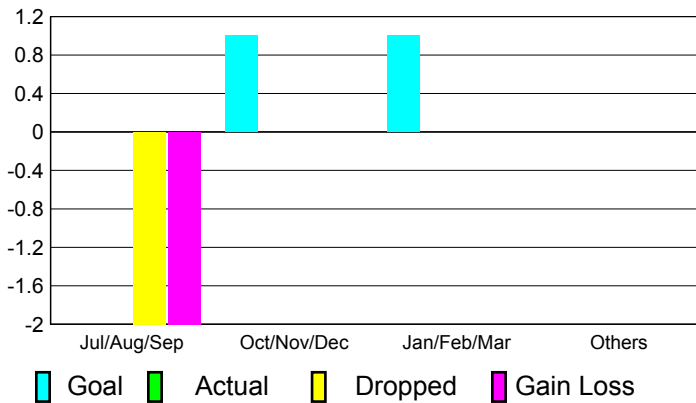

2010-2011 GMT Reports for District (or Undistricted) District 336 A

GMT: Junichi Takata

Location: JAPAN

GMT CA: 5

CLUBS

Club Results
2010-2011

Clubs
2009-2010

Month	New Club Goal	Actual New Clubs	Actual Dropped Clubs	Gain/Loss of Clubs	Gain/Loss of Clubs
Jul/Aug/Sep	0	0	-2	-2	0
Oct/Nov/Dec	1	0	0	0	1
Jan/Feb/Mar	1	0	0	0	1
Apr/May/June	0	0	0	0	1
Totals	2	0	-2	-2	3

Club Results 2010-2011

Goal, New, Dropped, Gain/Loss

Comparison of Club Gain/Loss

Current Year Compared to the Previous Year

YTD Status Quo Clubs 2010-2011

Status Quo Clubs Compared to Status Quo Members

MEMBERSHIP