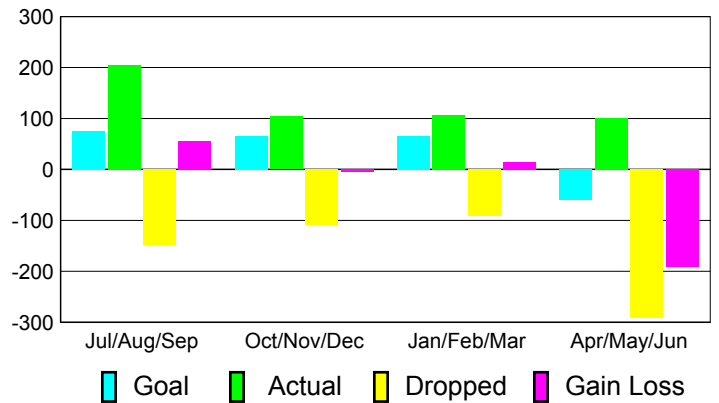

Membership Results 2010-2011

Goal, New, Dropped, Gain/Loss

Comparison of Membership Gain/Loss

Current Year Compared to the Previous Year